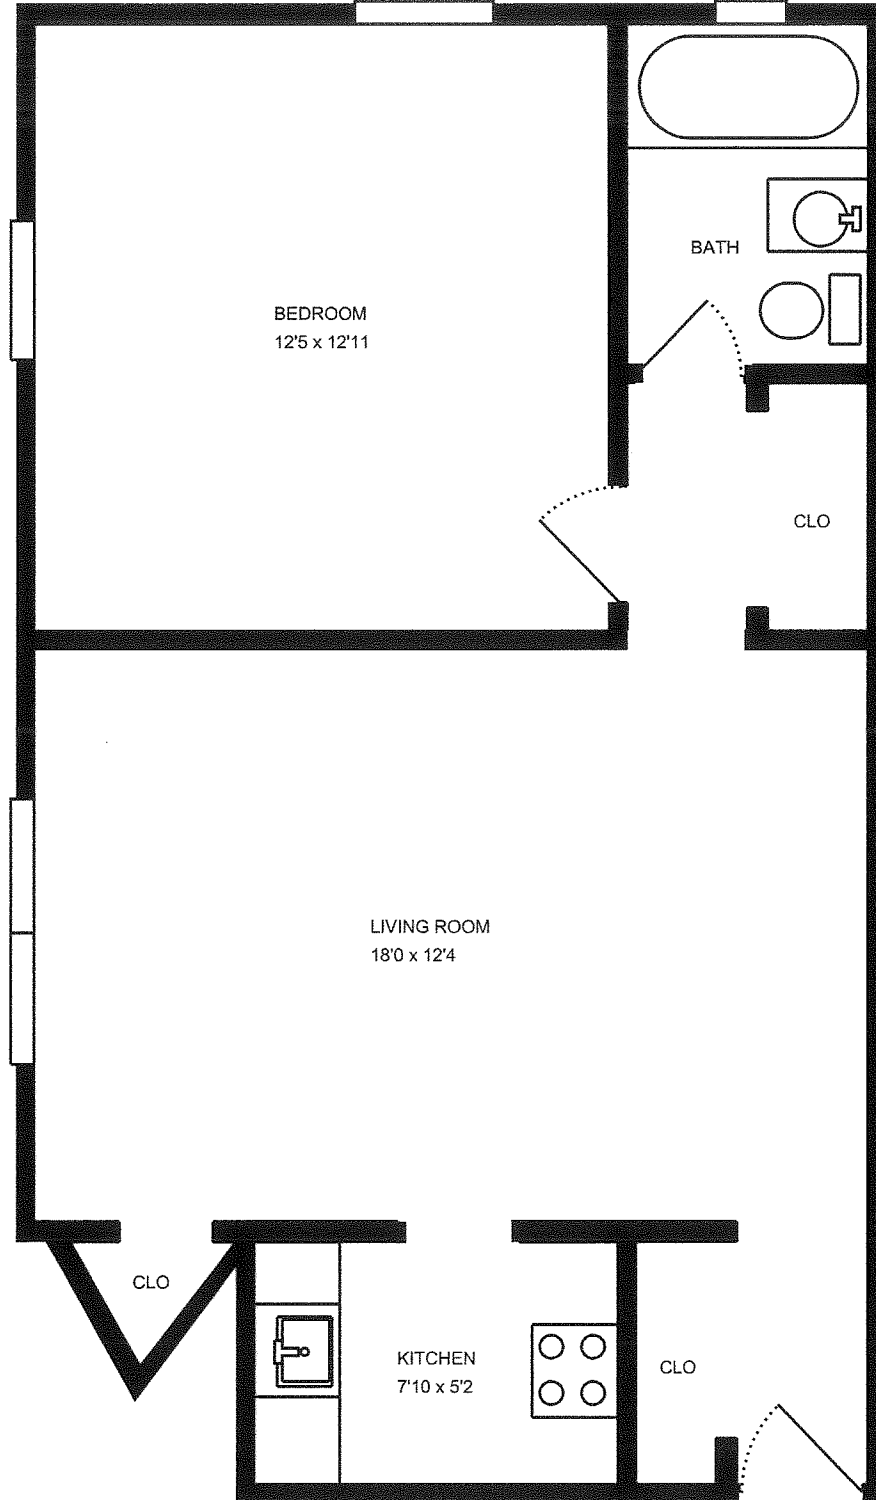

REAL ESTATE MEASURE

Website RE
Order #RE9800-3253
Measure #7254440
Measured 12/21/11

Property Address:
240 Melwood
One bedroom
Pittsburgh, PA 15213

Total interior square footage on page: 524 sf

MeasureComp offers a limited warranty. For full details, please visit <http://www.measurecomp.com/RealEstateWarranty.htm>